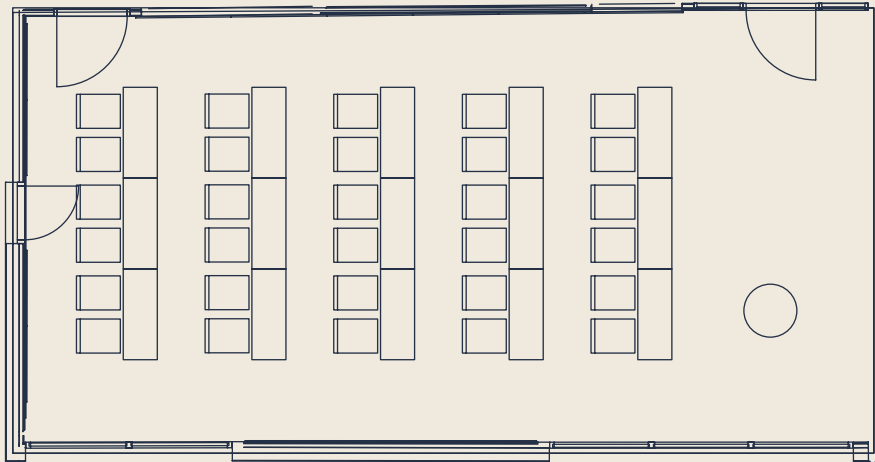

Wellness Studio

Our versatile Wellness Studio is a one-of-a-kind space which is ideal for private or PR Events, especially those centred around Beauty & Wellness. Adjacent to our astonishing gym and completed with a separate recovery lounge, this venue reimagines conventional event spaces. Meticulously crafted to accommodate group training and fitness sessions, the Wellness Studio also serves as an outstanding choice for your company's recreational day, fostering a harmonious blend of work and well-being.

ROOM CONFIGURATIONS

Cocktails:	50	Classroom:	30
Theatre:	50		

FACILITIES & AMBIANCE

- 98" Television
- Wireless screen mirroring for personal devices
- Wired screen mirroring for personal devices
- TV and movie options
- Conference camera and microphone
- Audio system
- Wireless microphone
- Bluetooth connectivity for audio playback
- Recovery lounge