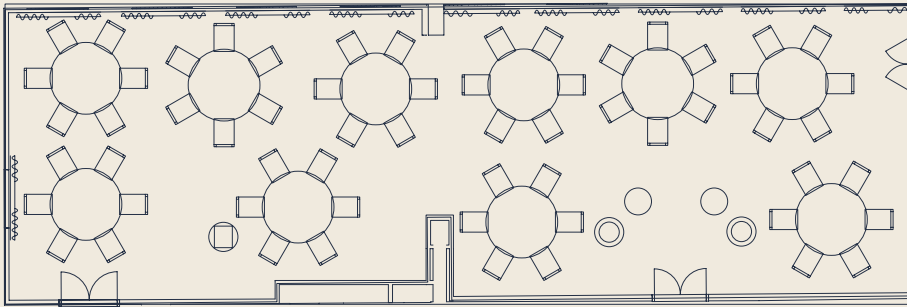

Ballroom Seating Examples

DINNER FOR 60 PERSONS