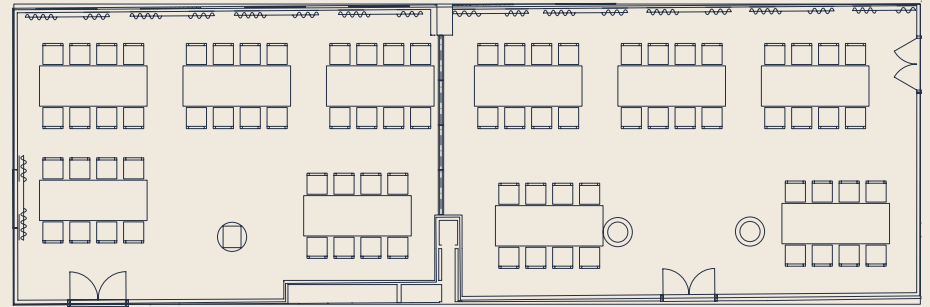

DINNER FOR 80 PERSONS