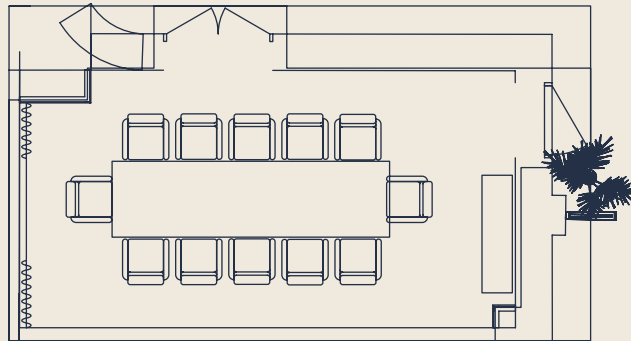

*Valley Private Dining  
Room provides  
a delightful setting  
for business and leisure.*

*Valley*

A private dining room with a dark wood table set for a meal. The table is set with white linens, silverware, and wine glasses. There are several brown leather chairs around the table. A large vase with dried flowers is on the table. The room has large windows with sheer curtains.

# Valley

Nestled on the first floor and gracefully connected with our Restaurant Lilja, the Valley Private Dining Room provides a delightful setting for business and leisure. Bathed in natural light, this intimate space accommodates up to 12 guests, who can relax in the plush and comfortable chairs arranged around the sleek table. With its classic charm and window overlooking the Mariankatu-street, the room exudes an atmosphere of serenity and elegance, making it an ideal choice for memorable private dinners, special functions, or meetings.