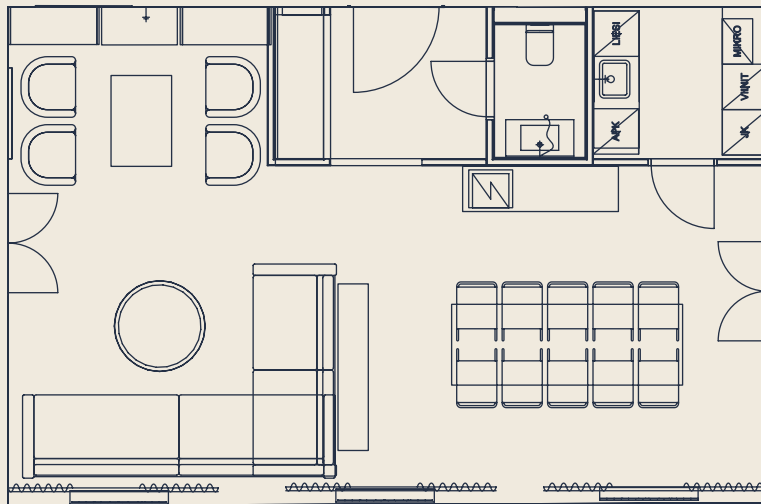

The Imperial Suite's Boardroom

Allow us to transform your vision into reality and curate an extraordinary event that surpasses all expectations, reflecting your personal style and preferences. At your disposal, we have the magnificent Boardroom within the Imperial Suite, which serves as a blank canvas for creating tailored private functions. Whether you desire a dazzling brand launch or a leisurely social lunch, our team is dedicated to customizing every detail to perfection.

ROOM CONFIGURATIONS

Boardroom long table: 10

FACILITIES & AMBIANCE

- 55" Television
- Wireless screen mirroring for own device
- Wired screen mirroring for your own device
- TV and movies
- Conference camera and microphone
- Audio playback
- Bluetooth connectivity for audio playback