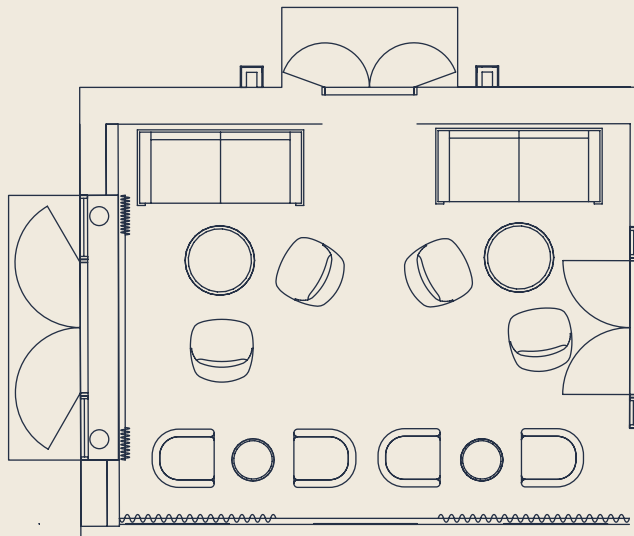

# Maria Living Room

Located next to our beautiful Chapel, the Maria Living Room exudes an atmosphere of elegance and sophistication, making it the perfect choice for informal meetings and events. This bright and inviting space has a wide variety of configurations and adapts to multiple settings and uses. Conveniently located on the same floor, our refined restaurant Lilja and the laid-back Garden Terrace provide excellent dining options, seamlessly complementing your gathering.